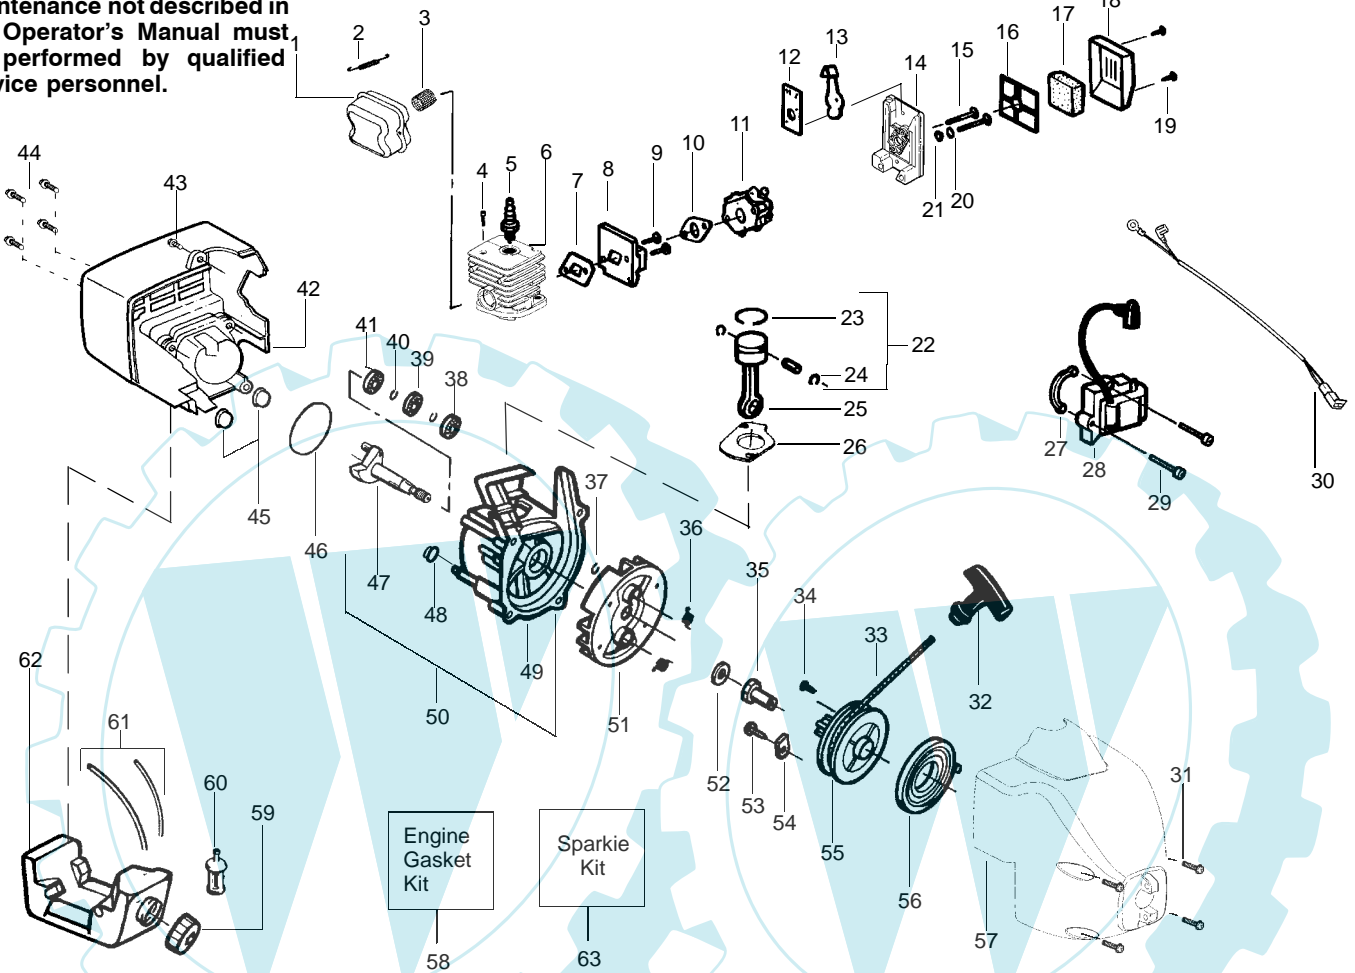

**SPAREPARTS
530086887**

Ref.	Part No.	Description	Ref.	Part No.	Description	Ref.	Part No.	Description
1.	530071390	Kit - Muffler (incl. 2,3)	24.	530015162	Ret.-Piston Pin	48.	530036792	Isolator-C'Case
2.	530042088	Spring-Muffler	25.	530069945	Kit-Conn. Rod Ass'y.	49.	530012414	Assy-Crankcase (Incl. 38-41)
3.	530071391	Screen-Spark Arrestor	26.	530071535	Gasket-Cylinder (Kit)	50.	530071337	Assy-C'case & C'shaft (Incl. 37,47,49)
4.	530015953	Screw-Cylinder	27.	530036145	Spacer-Module	51.	530069886	Assy-Flywheel
5.	Champion	Spark Plug (RCJ 8Y)	28.	530039211	Module-Ignition	52.	530015828	Washer-Flat
6.	530071359	Kit - Cylinder	29.	530015954	Screw	53.	530015775	Screw
7.	530071535	Gasket-Cyl./Carb.(Kit)	30.	530047278	Assy-Switch Wire	54.	530053985	Retainer-Pulley
8.	530069758	Kit - Carb. Adaptor	31.	530015810	Screw	55.	530071536	Kit-Starter Pulley (Incl. 34)
9.	530016014	Screw	32.	530027569	Handle-Starter	56.	530042086	Spring-Starter
10.	530071535	Gasket-Carb. (Kit)	33.	530071542	Kit - Rope	57.	530071527	Assy. - Fan Housing
11.	530069754	Kit - Carburetor Ass'y (Incl. Limiter Cap)	34.	530016326	Screw	58.	530071535	Kit-Engine Gasket (Incl. 7,10,26,46)
12.	530038747	Plate-Choke Mounting	35.	530027953	Coupling-Drive	59.	530014347	Assy-Fuel Cap
13.	530035499	Shutter-Choke	36.	530023817	Spring-Starter Dog	60.	530095646	Assy-Fuel Pickup
14.	530052431	Box-Air	37.	530015941	Retain. Ring-C'shaft	61.	530069599	Kit-Fuel Line
15.	530015887	Screw	38.	530032124	Bearing-Outer	62.	530049933	Assy-Fuel Tank (Incl. cap, lines,filter)
16.	530036569	Plate - Filter Support	39.	530019179	Seal-C'case	63.	507475326	Kit-Sparkie (Incl. spring term. & boot)
17.	530036575	Air Filter- Foam	40.	530015945	Retainer Ring-C'case			
18.	530054414	Cover-Air Filter	41.	530032125	Bearing-Inner			
19.	530015892	Screw	42.	530049707	Shroud-Rear			
20.	530015852	Spacer-Choke	43.	530015934	Screw			
21.	530015254	Washer	44.	530015810	Screw			
22.	530071357	Kit - Piston (Incl. 23, 24 & Pin)	45.	530036793	Isolator-Shroud			
23.	530055120	Ring-Piston	46.	530071535	O-Ring-C'case/Shrd (Kit)			
			47.	530012413	Assy-Crankshaft			

✓ = NEW PART NUMBER FOR THIS IPL

★ = REFER TO THE SERVICE REFERENCE INDICATED FOR MORE INFORMATION. (LOCATED AT END OF IPL)