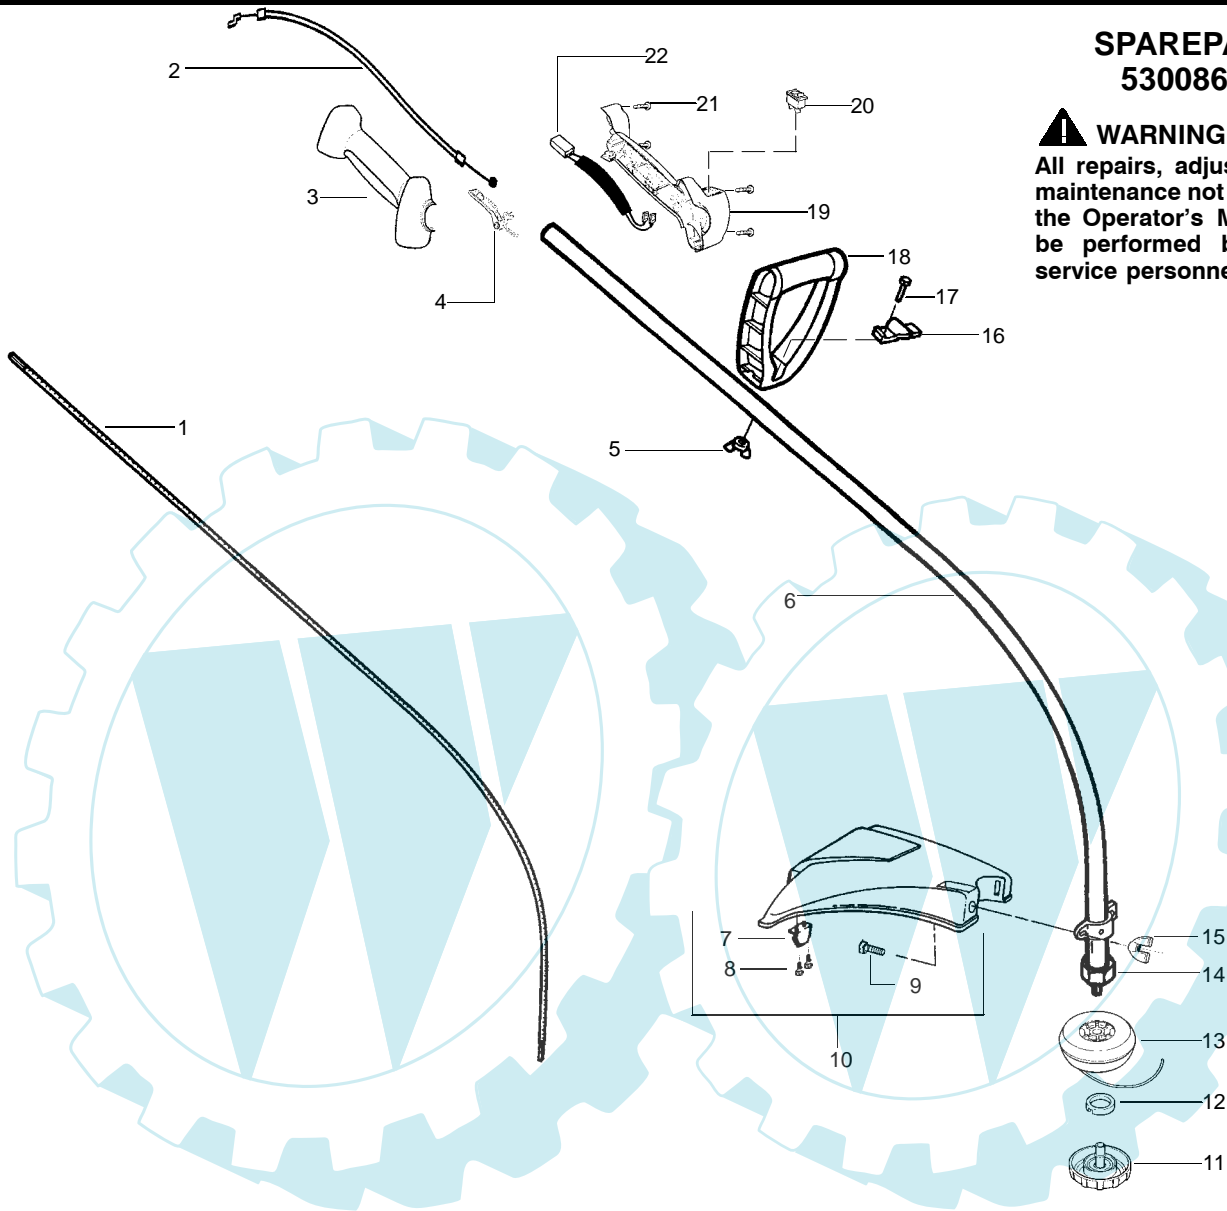

SPAREPARTS 530086887

⚠ WARNING
All repairs, adjustments and maintenance not described in the Operator's Manual must be performed by qualified service personnel.

Ref.	Part No.	Description	Ref.	Part No.	Description
1.	530053614	Shaft-Flex	17.	530015820	Bolt-Handle/Shield
2.	530055159	Assy-Throttle Cable	18.	530094673	Handle-Assist
3.	530054990	Hsg.-Throttle (Right)	19.	530056425	Hsg.-Throttle (Left)
4.	530038682	Trigger	20.	530069572	Kit-Switch
5.	530016118	Wingnut-Handle/Shield	21.	530016179	Screw
6.	530071539	Kit-Drive Shaft Hsg. Assy.	22.	530049072	Assy-Front Wire
7.	530052287	Limiters-Line	Not Shown		Operator Manual
8.	530015814	Screw-Line Limiter	-	530086825	Scan
9.	530015820	Bolt-Handle/Shield	-	530086826	Euro
10.	530071328	Kit-Shield Ass'y. (Incl. 7 & 8)	-	530054766	Decal-Shaft Warning
11.	530054222	Assy-Cap	-	530053415	Decal-Product I.D.
12.	530403949	Guide-Line	-	530056187	Decal-Fan Hsg.
13.	530095935	Assy.-Wound hub	-	530038973	Decal-Handle Space
14.	530094543	Dust Cup			
15.	530016118	Wingnut-Handle/Shield			
16.	530094847	Clamp-Handle			

✓ = NEW PART NUMBER FOR THIS IPL

★ = REFER TO THE SERVICE REFERENCE INDICATED FOR MORE INFORMATION. (LOCATED AT END OF IPL)

10

2002:1

T250

WARNING

All repairs, adjustments and maintenance not described in the Operator's Manual must be performed by qualified service personnel.

✓ = NEW PART NUMBER FOR THIS IPL

★ = REFER TO THE SERVICE REFERENCE INDICATED FOR MORE INFORMATION. (LOCATED AT END OF IPL)

Carburetor Assembly #530069754 (WA-226)

✓ = NEW PART NUMBER FOR THIS IPL

★ = REFER TO THE SERVICE REFERENCE INDICATED FOR MORE INFORMATION. (LOCATED AT END OF IPL)