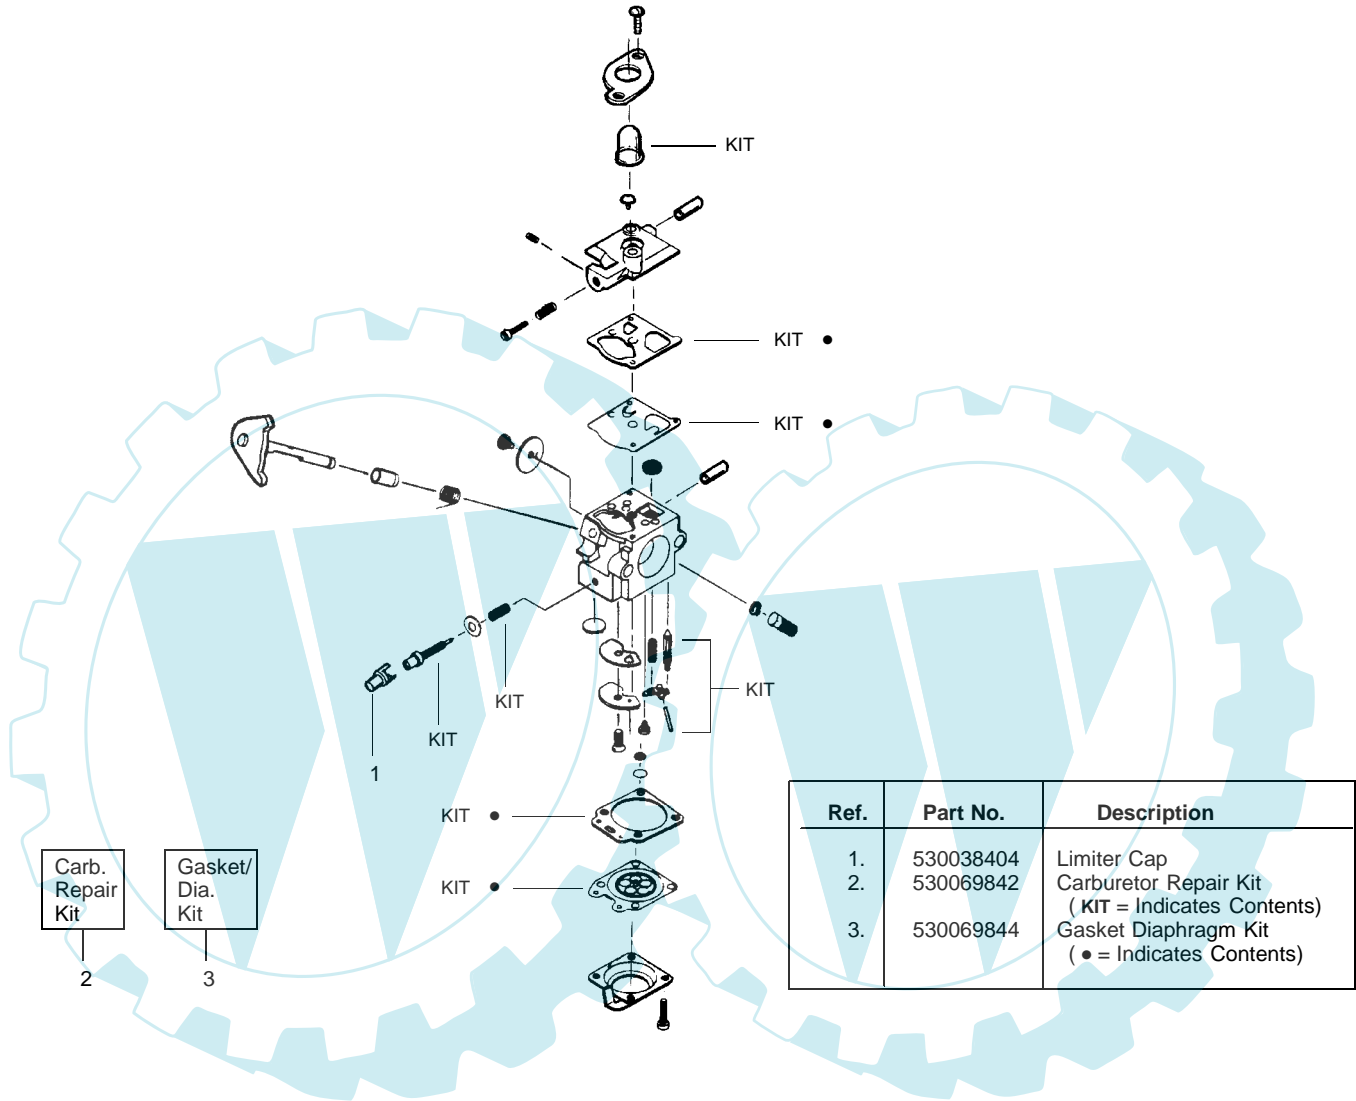

SPAREPARTS 530086887

⚠ WARNING
All repairs, adjustments and maintenance not described in the Operator's Manual must be performed by qualified service personnel.

Ref.	Part No.	Description	Ref.	Part No.	Description
1.	530053614	Shaft-Flex	17.	530015820	Bolt-Handle/Shield
2.	530055159	Assy-Throttle Cable	18.	530094673	Handle-Assist
3.	530054990	Hsg.-Throttle (Right)	19.	530056425	Hsg.-Throttle (Left)
4.	530038682	Trigger	20.	530069572	Kit-Switch
5.	530016118	Wingnut-Handle/Shield	21.	530016179	Screw
6.	530071539	Kit-Drive Shaft Hsg. Assy.	22.	530049072	Assy-Front Wire
7.	530052287	Limiters-Line	Not Shown		Operator Manual
8.	530015814	Screw-Line Limiter	-	530086825	Scan
9.	530015820	Bolt-Handle/Shield	-	530086826	Euro
10.	530071328	Kit-Shield Ass'y. (Incl. 7 & 8)	-	530054766	Decal-Shaft Warning
11.	530054222	Assy-Cap	-	530053415	Decal-Product I.D.
12.	530403949	Guide-Line	-	530056187	Decal-Fan Hsg.
13.	530095935	Assy.-Wound hub	-	530038973	Decal-Handle Space
14.	530094543	Dust Cup			
15.	530016118	Wingnut-Handle/Shield			
16.	530094847	Clamp-Handle			

✓ = NEW PART NUMBER FOR THIS IPL

★ = REFER TO THE SERVICE REFERENCE INDICATED FOR MORE INFORMATION. (LOCATED AT END OF IPL)

Carburetor Assembly #530069754 (WA-226)

✓ = NEW PART NUMBER FOR THIS IPL

★ = REFER TO THE SERVICE REFERENCE INDICATED FOR MORE INFORMATION. (LOCATED AT END OF IPL)